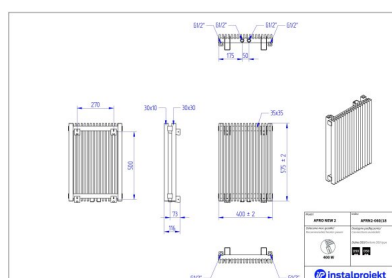

Afro New 2

Symbol:	AFRN2-100/13
Designer:	Instal-Projekt Team
Width:	288 mm
Height:	1000 mm
Connection:	Bottom 50mm
Output:	562 W

AFRO NEW is a decorative radiator, with a modular construction, which enables almost full-size personalization, thanks to vertical profiles connected in a simple and elegant way. Neutral look of the radiator will fit any space, while its flexibility will manage even the most untypical interiors.

Accessories

Z13 valve set

Z14 valve set

Z15 valve set

RH3 rail

Possible options

afrn2_060_18_1.jpg

afrn2_060_23_1.jpg