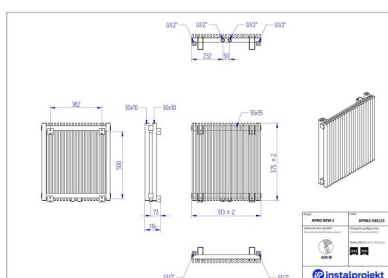

Afro New 2

Symbol:	AFRN2-100/13
Designer:	Instal-Projekt Team
Width:	288 mm
Height:	1000 mm
Connection:	Bottom 50mm
Output:	562 W

AFRO NEW is a decorative radiator, with a modular construction, which enables almost full-size personalization, thanks to vertical profiles connected in a simple and elegant way. Neutral look of the radiator will fit any space, while its flexibility will manage even the most untypical interiors.

Accessories

Z13 valve set

Z14 valve set

Z15 valve set

RH3 rail

Possible options

afrn2_060_18_1.jpg

afrn2_060_23_1.jpg