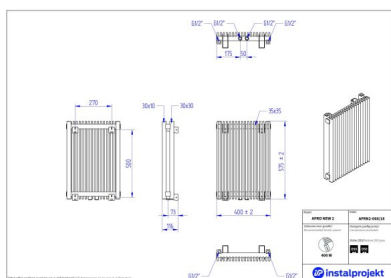

Possible options

afrn2_060_18_1.jpg