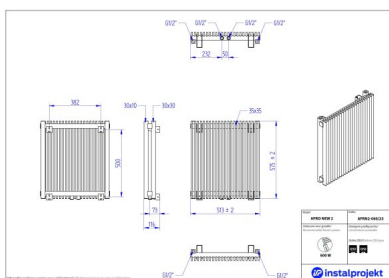

afrn2_060_23_1.jpg