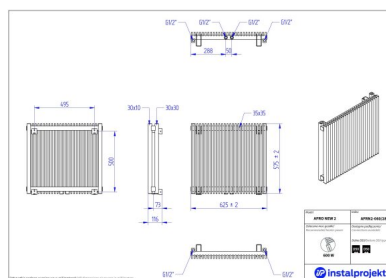

afrn2_060_28_1.jpg