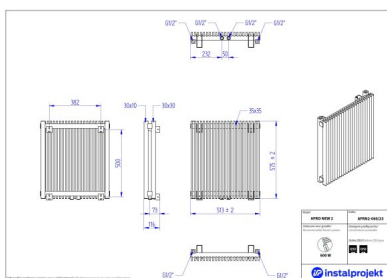

afrn2_060_23_1.jpg