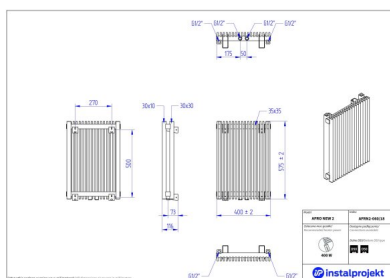

Possible options

afrn2_060_18_1.jpg