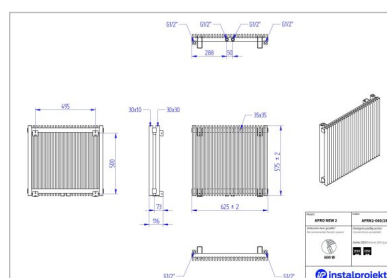

Afro New 2

Symbol:	AFRN2-100/13
Designer:	Instal-Projekt Team
Width:	288 mm
Height:	1000 mm
Connection:	Bottom 50mm
Output:	562 W

AFRO NEW is a decorative radiator, with a modular construction, which enables almost full-size personalization, thanks to vertical profiles connected in a simple and elegant way. Neutral look of the radiator will fit any space, while its flexibility will manage even the most untypical interiors.

Accessories

Z13 valve set

Z14 valve set

Z15 valve set

RH3 rail

Possible options

afrn2_060_18_1.jpg

afrn2_060_23_1.jpg