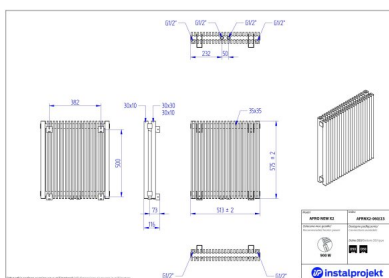

# Afro New X 2

Symbol:	AFRNX2-100/13
Designer:	Instal-Projekt Team
Width:	288 mm
Height:	1000 mm
Connection:	Bottom 50mm
Output:	691 W

AFRO NEW X is a decorative radiator, with a modular construction, which enables almost full-size personalization, thanks to vertical profiles connected in a simple and elegant way. Neutral look of the radiator will fit any space, while its flexibility will manage even the most untypical interiors.

## Accessories

Z13 valve set

Z14 valve set

Z15 valve set

RH3 rail

## Possible options

afrnx2\_060\_18\_1.jpg

afrnx2\_060\_23\_1.jpg

afrnx2\_060\_28\_1.jpg