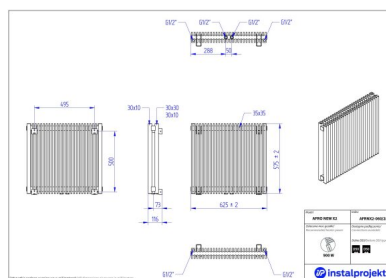

# Afro New X 2

Symbol:	AFRNX2-100/13
Designer:	Instal-Projekt Team
Width:	288 mm
Height:	1000 mm
Connection:	Bottom 50mm
Output:	691 W

AFRO NEW X is a decorative radiator, with a modular construction, which enables almost full-size personalization, thanks to vertical profiles connected in a simple and elegant way. Neutral look of the radiator will fit any space, while its flexibility will manage even the most untypical interiors.

## Accessories

Z13 valve set

Z14 valve set

Z15 valve set

RH3 rail

## Possible options

afrnx2\_060\_18\_1.jpg

afrnx2\_060\_23\_1.jpg

afrnx2\_060\_28\_1.jpg