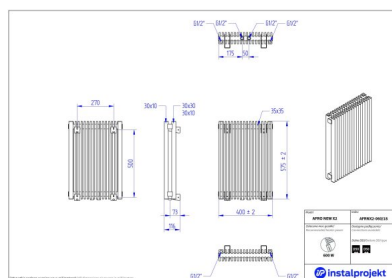

# Afro New X 2

Symbol:	AFRNX2-100/13
Designer:	Instal-Projekt Team
Width:	288 mm
Height:	1000 mm
Connection:	Bottom 50mm
Output:	691 W

AFRO NEW X is a decorative radiator, with a modular construction, which enables almost full-size personalization, thanks to vertical profiles connected in a simple and elegant way. Neutral look of the radiator will fit any space, while its flexibility will manage even the most untypical interiors.

## Accessories

Z13 valve set

Z14 valve set

Z15 valve set

RH3 rail

## Possible options

afrnx2\_060\_18\_1.jpg

afrnx2\_060\_23\_1.jpg

afrnx2\_060\_28\_1.jpg