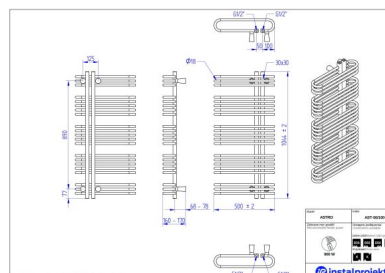

Astro

Symbol:	AST-50/80
Designer:	Roman Gawłowski
Width:	500 mm
Height:	793 mm
Connection:	Bottom 50mm
Output:	563 W

ASTRO has asymmetric construction with a double row of pipes, which assure a bigger heating output. It gives more possibilities to dry towels, comparing to standard models.

Accessories

Z13 valve set

Z14 valve set

Z15 valve set

Z16 valve set

HH1 hanger

HS2 hanger

Coco

Hot2

Yuuki

Possible options

Height 1610 mm

gama-astro.jpg

ast_50_100_1.jpg