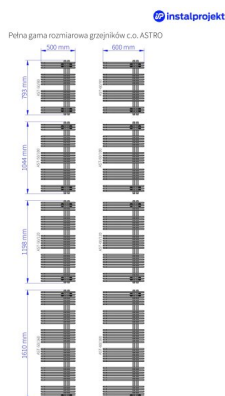

Astro

Symbol:	AST-50/80
Designer:	Roman Gawłowski
Width:	500 mm
Height:	793 mm
Connection:	Bottom 50mm
Output:	563 W

ASTRO has asymmetric construction with a double row of pipes, which assure a bigger heating output. It gives more possibilities to dry towels, comparing to standard models.

Accessories

Z13 valve set

Z14 valve set

Z15 valve set

Z16 valve set

HH1 hanger

HS2 hanger

Coco

Hot2

Yuuki

Possible options

Height 1610 mm

gama-astro.jpg

ast_50_100_1.jpg