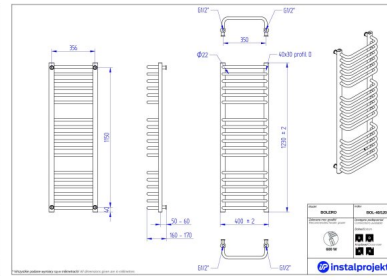

Bolero

Symbol:	BOL-40/70
Designer:	Instal-Projekt Team
Width:	400 mm
Height:	682 mm
Connection:	Bottom 350mm
Output:	297 W

BOLERO is a radiator with big functionality and classic, elegant design. Its universal form takes a little space what gives the chance to fit the radiator in the space of every single bathroom. At the same time, transversal, front-end pipes assure big efficiency of towel drying.

Possible options

bol_40_100_1.jpg

bol_40_100d50_1.jpg

bol_40_120_1.jpg