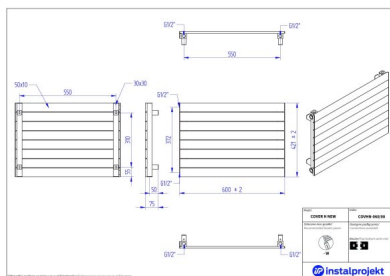

Cover H New

Symbol:	COVHN-060/06
Designer:	Instal-Projekt Team
Width:	600 mm
Height:	315 mm
Connection:	Top-bottom same end 240mm
Output:	242 W

Horizontal version of COVER radiator is a simple and elegant construction, fitting in almost any arrangement. Non-obvious and universal form of the radiator is just perfect for narrow halls, while its small depth makes it easy for maintaining cleanliness.

Accessories

A1 valve set

G2 valve set

Z13 valve set

Z14 valve set

Z15 valve set

Possible options

covhn_060_06_1.jpg