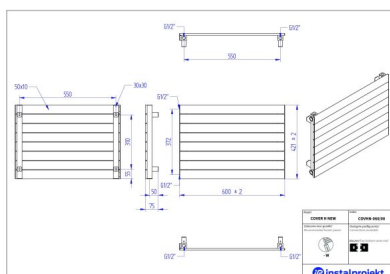

Cover H New

Symbol:	COVHN-060/06
Designer:	Instal-Projekt Team
Width:	600 mm
Height:	315 mm
Connection:	Top-bottom same end 240mm
Output:	242 W

Horizontal version of COVER radiator is a simple and elegant construction, fitting in almost any arrangement. Non-obvious and universal form of the radiator is just perfect for narrow halls, while its small depth makes it easy for maintaining cleanliness.

Accessories

A1 valve set

G2 valve set

Z13 valve set

Z14 valve set

Z15 valve set

Possible options

covhn_060_06_1.jpg