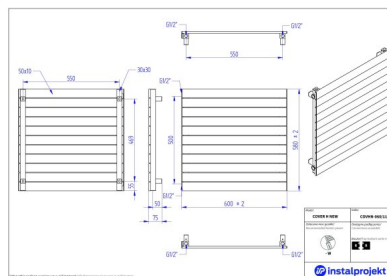

covhn_060_11_1.jpg