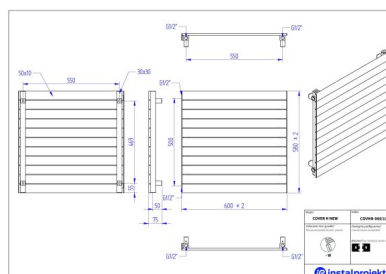

covhn_060_11_1.jpg