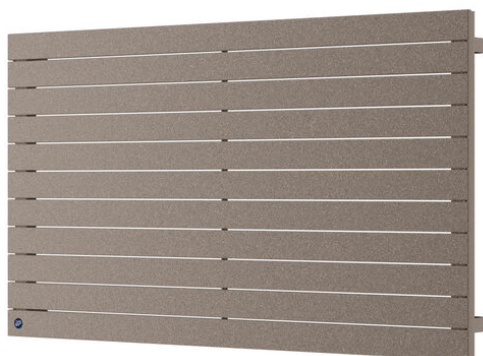

Cover H New

Symbol:	COVHN-060/06
Designer:	Instal-Projekt Team
Width:	600 mm
Height:	315 mm
Connection:	Top-bottom same end 240mm
Output:	242 W

Horizontal version of COVER radiator is a simple and elegant construction, fitting in almost any arrangement. Non-obvious and universal form of the radiator is just perfect for narrow halls, while its small depth makes it easy for maintaining cleanliness.