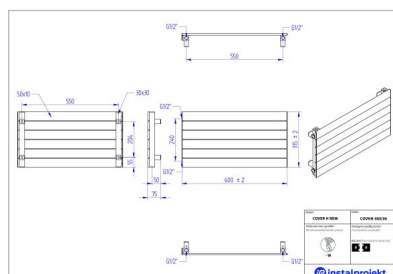

Cover H New

Symbol:	COVHN-060/06
Designer:	Instal-Projekt Team
Width:	600 mm
Height:	315 mm
Connection:	Top-bottom same end 240mm
Output:	242 W

Horizontal version of COVER radiator is a simple and elegant construction, fitting in almost any arrangement. Non-obvious and universal form of the radiator is just perfect for narrow halls, while its small depth makes it easy for maintaining cleanliness.

Accessories

A1 valve set

G2 valve set

Z13 valve set

Z14 valve set

Z15 valve set

Possible options

covhn_060_06_1.jpg