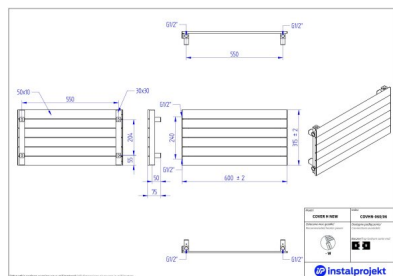

Cover H New

Symbol:	COVHN-060/06
Designer:	Instal-Projekt Team
Width:	600 mm
Height:	315 mm
Connection:	Top-bottom same end 240mm
Output:	242 W

Horizontal version of COVER radiator is a simple and elegant construction, fitting in almost any arrangement. Non-obvious and universal form of the radiator is just perfect for narrow halls, while its small depth makes it easy for maintaining cleanliness.

Accessories

A1 valve set

G2 valve set

Z13 valve set

Z14 valve set

Z15 valve set

Possible options

covhn_060_06_1.jpg