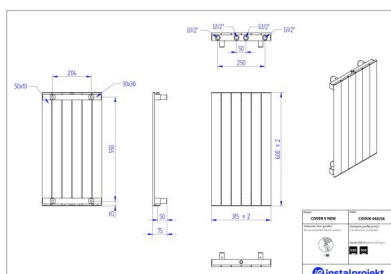

Possible options

covvn_060_06_1.jpg