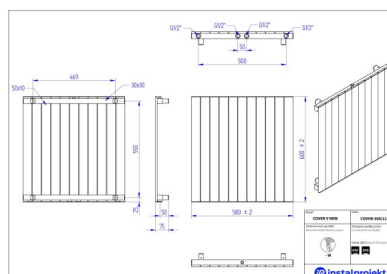

covvn_060_11_1.jpg