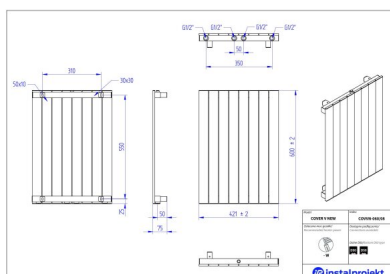

covvn_060_08_1.jpg