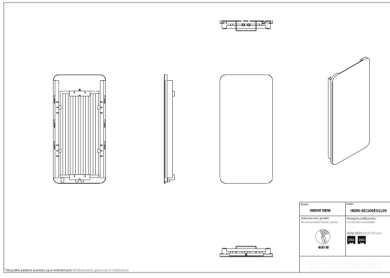

indn_50_100e31i05_page_1.png indn_50_140e31i05_page_1.png indn_50_160e31i05_page_1.png