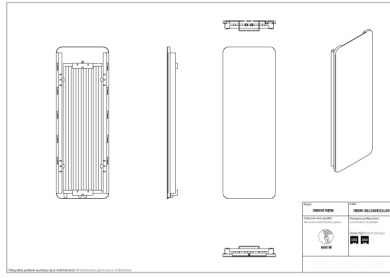

indn_50_100e31i05_page_1.png indn_50_140e31i05_page_1.png indn_50_160e31i05_page_1.png