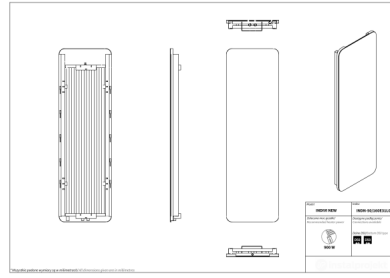

indn_50_100e31i05_page_1.png indn_50_140e31i05_page_1.png indn_50_160e31i05_page_1.png