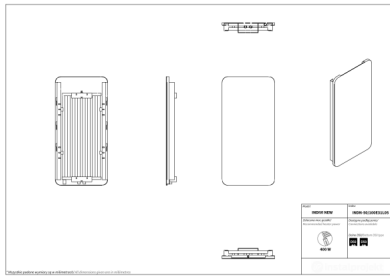

indn_50_100e31i05_page_1.png indn_50_140e31i05_page_1.png indn_50_160e31i05_page_1.png