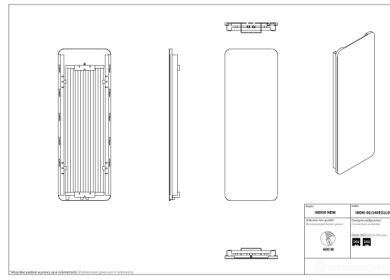

indn_50_100e31i05_page_1.png indn_50_140e31i05_page_1.png indn_50_160e31i05_page_1.png