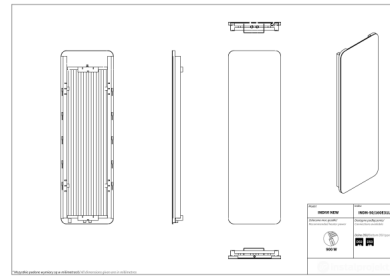

indn_50_100e31i05_page_1.png indn_50_140e31i05_page_1.png indn_50_160e31i05_page_1.png