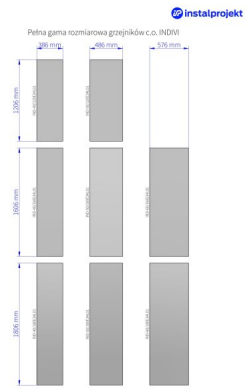

gama-indivi.jpg