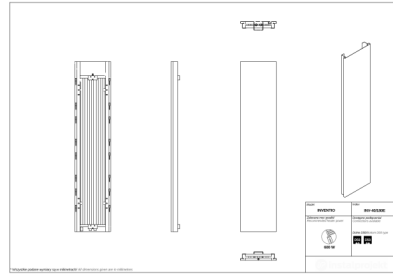

Inventio

Symbol:	INV-40/120E
Designer:	Instal-Projekt Team
Width:	380 mm
Height:	1200 mm
Connection:	Bottom 50mm
Output:	474 W

INVENTIO is a radiator which is answering the needs of users, who value sophisticated style and like modern design. It is a good solution for big, elegant rooms, which need a proper finishing, and big heating output at the same time. Improved panel radiators INVENTIO are a result of implementing an innovative production technology.

Inventio radiator
panel

Possible options

inv_40_120e_page_1.png

inv_40_160e_page_1.png

inv_40_180e_page_1.png