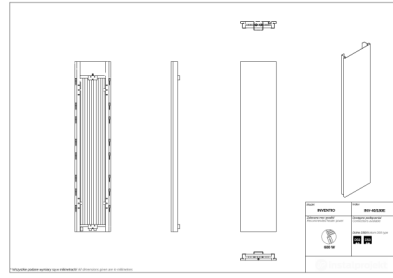

Inventio

Symbol:	INV-40/120E
Designer:	Instal-Projekt Team
Width:	380 mm
Height:	1200 mm
Connection:	Bottom 50mm
Output:	474 W

INVENTIO is a radiator which is answering the needs of users, who value sophisticated style and like modern design. It is a good solution for big, elegant rooms, which need a proper finishing, and big heating output at the same time. Improved panel radiators INVENTIO are a result of implementing an innovative production technology.

Inventio radiator panel

Possible options

inv_40_120e_page_1.png

inv_40_160e_page_1.png

inv_40_180e_page_1.png