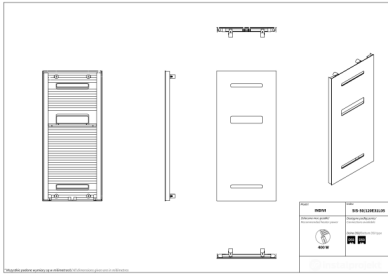

# Sisi

Symbol:	SIS-50/120EL04
Designer:	Instal-Projekt Team
Width:	551 mm
Height:	1206 mm
Connection:	Bottom 50mm
Output:	431 W

SISI is a radiator, which combines noble design with additional functionality. During development phase, the needs of clients concerning easy towels hanging in the bathroom without necessity of using additional accessories, were taken into consideration. Improved screen radiators SISI are a result of implementing an innovative production technology.

## Possible options

sis\_50\_120\_page\_1.png

Height 1206 mm