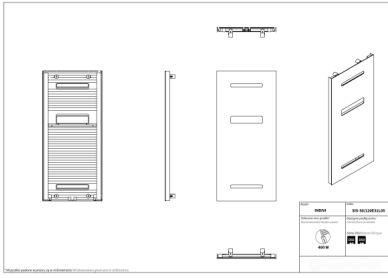

# Sisi

|             |                     |
|-------------|---------------------|
| Symbol:     | SIS-50/120EL04      |
| Designer:   | Instal-Projekt Team |
| Width:      | 551 mm              |
| Height:     | 1206 mm             |
| Connection: | Bottom 50mm         |
| Output:     | 431 W               |

## Possible options

sis\_50\_120\_page\_1.png

Height 1206 mm