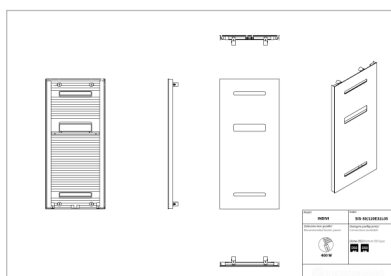

Sisi

Symbol:	SIS-50/120EL04
Designer:	Instal-Projekt Team
Width:	551 mm
Height:	1206 mm
Connection:	Bottom 50mm
Output:	431 W

SISI is a radiator, which combines noble design with additional functionality. During development phase, the needs of clients concerning easy towels hanging in the bathroom without necessity of using additional accessories, were taken into consideration. Improved screen radiators SISI are a result of implementing an innovative production technology.

sis_50_120_page_1.png

Height 1206 mm