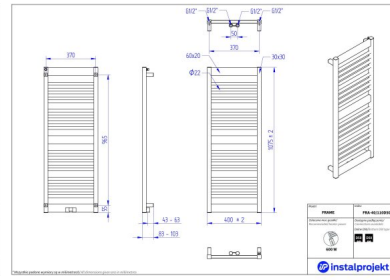

fra_40_110d50_1.jpg