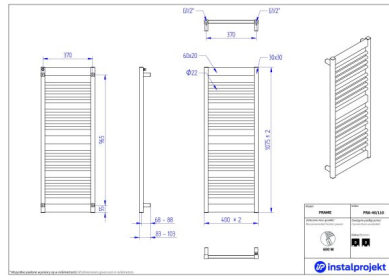

fra_40_110_1.jpg