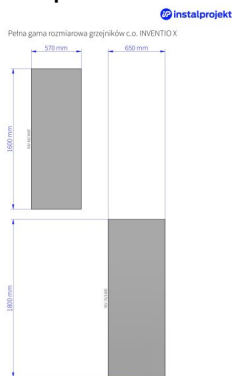

# Inventio X

Symbol:	INVX-60/160E
Designer:	Instal-Projekt Team
Width:	570 mm
Height:	1600 mm
Connection:	Bottom 50mm
Output:	1371 W

INVENTIO X is a radiator which is answering the needs of users, who value sophisticated style and like modern design. It is a good solution for big, elegant rooms, which need a proper finishing, and big heating output at the same time. Improved screen radiators INVENTIO X are a result of implementing an innovative production technology.

## Accessories

Z13 valve set

Z14 valve set

Z15 valve set

RS4 rail

## Possible options

gama-inventio-x.jpg

Height 1800 mm

Height 1600 mm