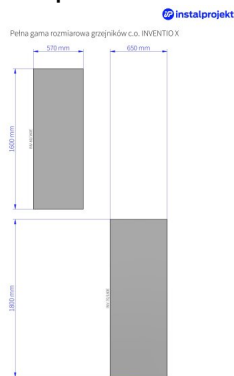

Inventio X

Symbol:	INVX-60/160E
Designer:	Instal-Projekt Team
Width:	570 mm
Height:	1600 mm
Connection:	Bottom 50mm
Output:	1371 W

INVENTIO X is a radiator which is answering the needs of users, who value sophisticated style and like modern design. It is a good solution for big, elegant rooms, which need a proper finishing, and big heating output at the same time. Improved screen radiators INVENTIO X are a result of implementing an innovative production technology.

Accessories

Z13 valve set

Z14 valve set

Z15 valve set

RS4 rail

Possible options

gama-inventio-x.jpg

Height 1800 mm

Height 1600 mm