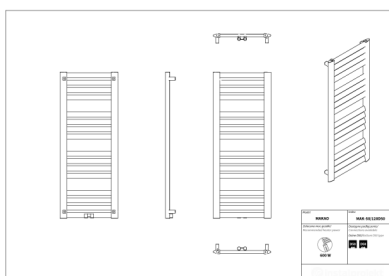

mak_50_120d50_page_1.png