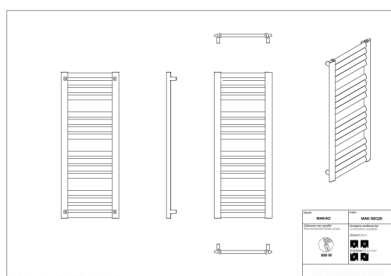

Possible options

mak_50_120_page_1.png