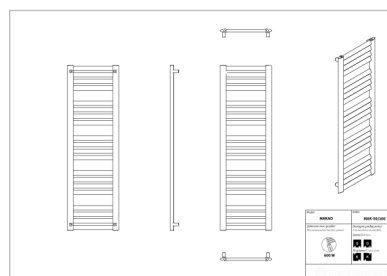

mak_50_160_page_1.png