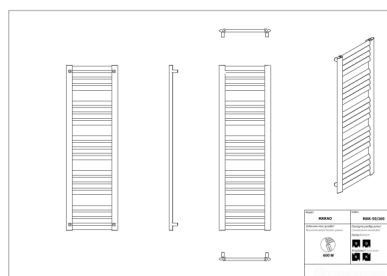

mak_50_160_page_1.png