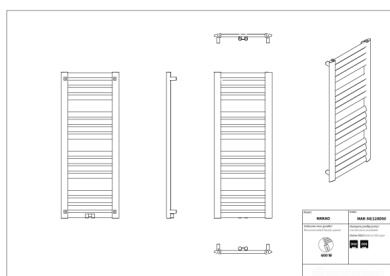

mak_50_120d50_page_1.png