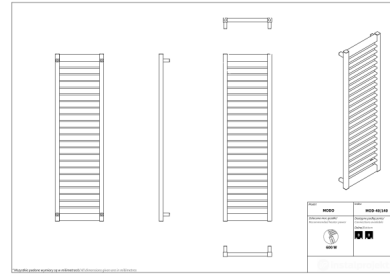

mod_40_140_page_1.png