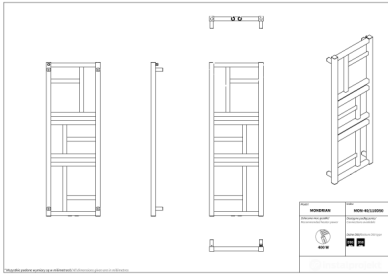

mon_40_110d50_page_1.png