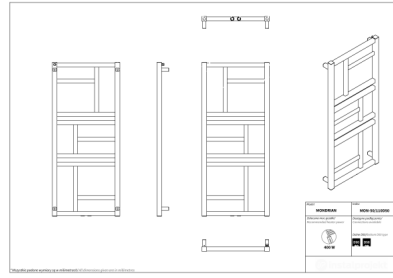

Mondrian

Symbol:	MON-40/80D50
Designer:	Marcin Jędrzak
Width:	400 mm
Height:	832 mm
Connection:	Bottom 50mm
Output:	300 W

MONDRIAN is an impressive radiator with extraordinary, intriguing construction. Its geometric construction will enliven even the simplest arrangement, keeping room's harmony at the same time. It is a modern idea on heat delivery in a good style.

Yuuki

Possible options

mon_40_110d50_page_1.png

mon_40_80d50_page_1.png

mon_50_110d50_page_1.png