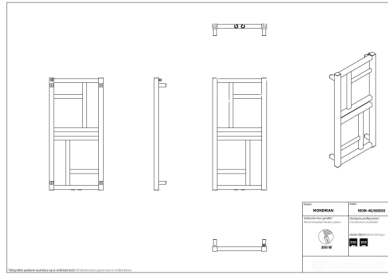

mon_40_80d50_page_1.png