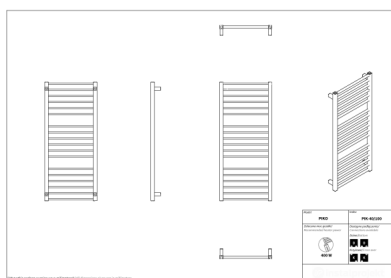

Possible options

pik_40_100_page_1.png