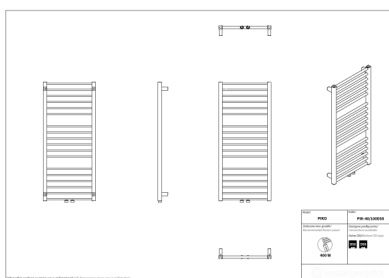

pik_40_100d50_page_1.png