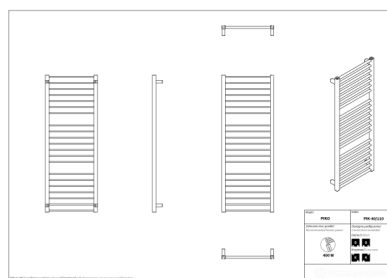

pik_40_110_page_1.png