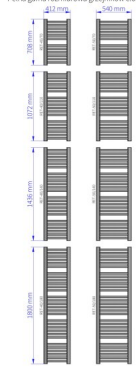

Retto

Symbol:	RET-40/70
Designer:	Małgorzata Olszewska
Width:	412 mm
Height:	708 mm
Connection:	Bottom 335mm
Output:	274 W

RETTO is a practical radiator with a modern look, which will easily fit in any arrangement. Suitable ladder construction enables towels' rehanging and drying, while dedicated accessories, such as hangers, increase its functionality.

Accessories

Z13 valve set

Z14 valve set

Z15 valve set

Z16 valve set

HS3 hanger

Coco

Hot2

Yuuki

Possible options

Pełna gama rozmiarowa grzejników c.o. RETTO

gama-retto.jpg

ret_40_110_page_1.png

ret_40_110d50_page_1.png