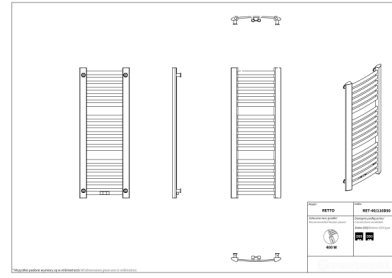

ret_40_110d50_page_1.png