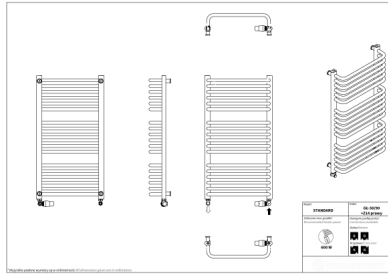

# Standard

Symbol:	GŁ-30/70
Designer:	Roman Gawłowski
Width:	300 mm
Height:	686 mm
Connection:	Bottom 250mm
Output:	312 W

STANDARD is a reflection of a classic form. Its proven and timeless form made it most frequently selected bathroom radiator in Poland. Its purposely forwarded, transversal pipes guarantee big efficiency of towel drying keeping minimalistic appearance at the same time.

## Accessories

Z13 valve set

Z14 valve set

Z16 valve set

HH1 hanger

HS2 hanger

Hot2

Yuuki

## Possible options

gl\_50\_120z14-prawy\_1.png

gl\_50\_90z14-prawy\_1.png

Height 1746 mm