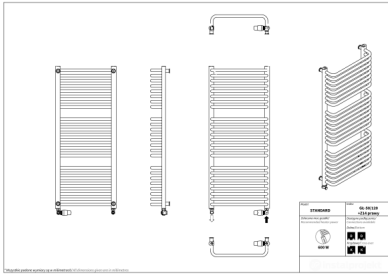

# Standard

Symbol:	GŁ-30/70
Designer:	Roman Gawłowski
Width:	300 mm
Height:	686 mm
Connection:	Bottom 250mm
Output:	312 W

STANDARD is a reflection of a classic form. Its proven and timeless form made it most frequently selected bathroom radiator in Poland. Its purposely forwarded, transversal pipes guarantee big efficiency of towel drying keeping minimalistic appearance at the same time.

## Accessories

Z13 valve set

Z14 valve set

Z16 valve set

HH1 hanger

HS2 hanger

Hot2

Yuuki

## Possible options

gl\_50\_120z14-prawy\_1.png

gl\_50\_90z14-prawy\_1.png

Height 1746 mm