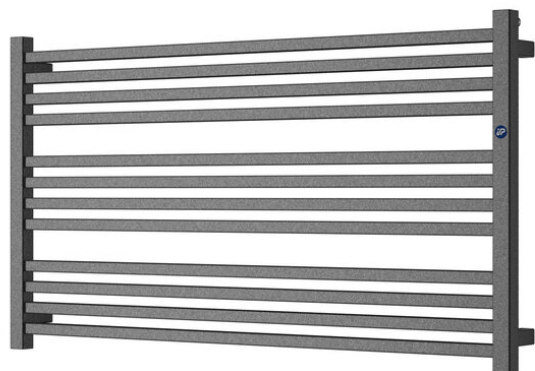

Stick Level

Symbol:	STIL-80/60BZN
Designer:	Małgorzata Olszewska
Width:	800 mm
Height:	555 mm
Connection:	Top-bottom same end 500mm
Output:	433 W

STICK LEVEL is a modern and minimalistic radiator especially dedicated for the space above bathtub. Widths of the radiator are developed in a way, which enables easy selection of the width perfectly fitting bathtub width. Applied rust-proof layer assures product's longevity.

Accessories

Z13 valve set

Z14 valve set

Z16 valve set

HS3 hanger

RS2 rail

Coco

Hot2