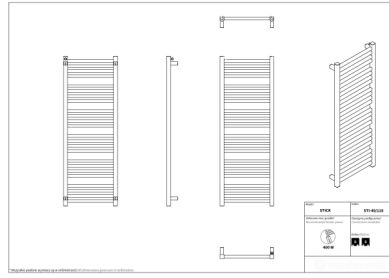

Pełna gama rozmiarowa grzejników c.o. STICK

sti_40_110_page_1.png