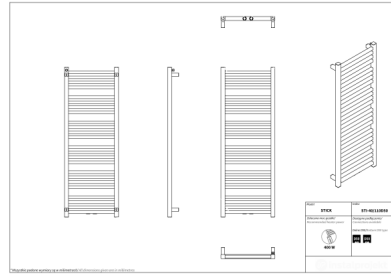

sti_40_110d50_page_1.png