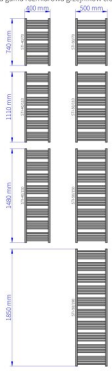

Stick

Symbol:	STI-40/70
Designer:	Małgorzata Olszewska
Width:	400 mm
Height:	740 mm
Connection:	Bottom 370mm
Output:	303 W

STICK is a product combining classic form with a modern character. Purpose-developed ladder construction enables towels' rehanging and drying, while dedicated accessories, such as hangers, increase its functionality.

Accessories

Z13 valve set

Z14 valve set

Z15 valve set

Z16 valve set

HS3 hanger

RS2 rail

Coco

Hot2

Yuuki

Possible options

Pełna gama rozmiarowa grzejników c.o. STICK

gama-stick.jpg

sti_40_110_page_1.png

sti_40_110d50_page_1.png