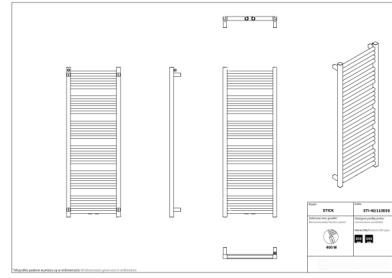

sti_40_110d50_page_1.png