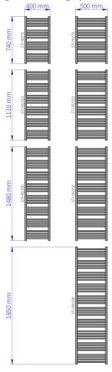

Stick

Symbol:	STI-40/70
Designer:	Małgorzata Olszewska
Width:	400 mm
Height:	740 mm
Connection:	Bottom 370mm
Output:	303 W

STICK is a product combining classic form with a modern character. Purpose-developed ladder construction enables towels' rehanging and drying, while dedicated accessories, such as hangers, increase its functionality.

Accessories

Z13 valve set

Z14 valve set

Z15 valve set

Z16 valve set

HS3 hanger

RS2 rail

Coco

Hot2

Yuuki

Possible options

Pełna gama rozmiarowa grzejników c.o. STICK

gama-stick.jpg

sti_40_110_page_1.png

sti_40_110d50_page_1.png