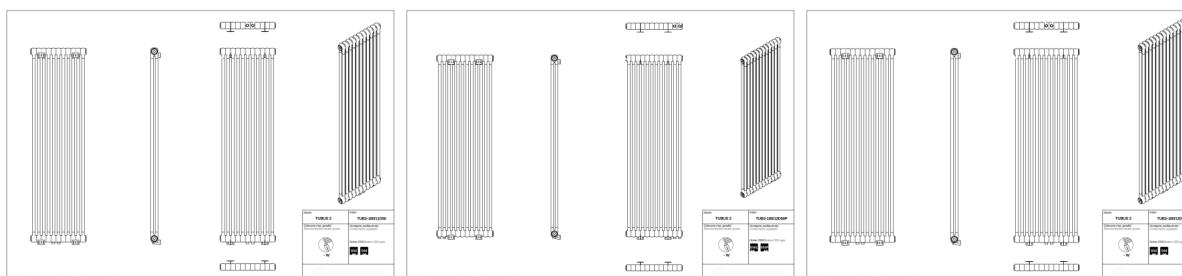

Tubus 2

Symbol:	TUB2-030/02
Designer:	Roman Gawłowski
Width:	121 mm
Height:	300 mm
Connection:	Top-bottom same end 232mm
Output:	40 W

TUBUS is classic in a modern version. Its all-time and universal design will perfectly work in any interior regardless its stylistics. Thanks to its flexibility it will manage heating of any room. It can have the form of both -low and wide radiator as well as high and narrow radiator.

Accessories

A1 valve set

G1 valve set

Z13 valve set

Z14 valve set

Z15 valve set

Possible options

tub2_180_11d50_page_1.png