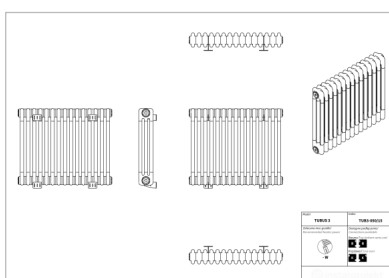

Tubus 3

Symbol:	TUB3-030/02
Designer:	Roman Gawłowski
Width:	121 mm
Height:	300 mm
Connection:	Top-bottom same end 232mm
Output:	65 W

TUBUS is classic in a modern version. Its all-time and universal design will perfectly work in any interior regardless its stylistics. Thanks to its flexibility it will manage heating of any room. It can have the form of both -low and wide radiator as well as high and narrow radiator.

Accessories

A1 valve set

G1 valve set

Z13 valve set

Z14 valve set

Z15 valve set

Possible options

tub3-050_10_page_1.png