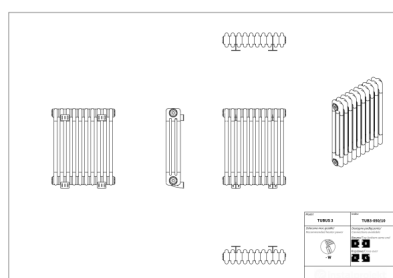

Tubus 3

Symbol:	TUB3-030/02
Designer:	Roman Gawłowski
Width:	121 mm
Height:	300 mm
Connection:	Top-bottom same end 232mm
Output:	65 W

TUBUS is classic in a modern version. Its all-time and universal design will perfectly work in any interior regardless its stylistics. Thanks to its flexibility it will manage heating of any room. It can have the form of both -low and wide radiator as well as high and narrow radiator.

Accessories

A1 valve set

G1 valve set

Z13 valve set

Z14 valve set

Z15 valve set

Possible options

tub3-050_10_page_1.png