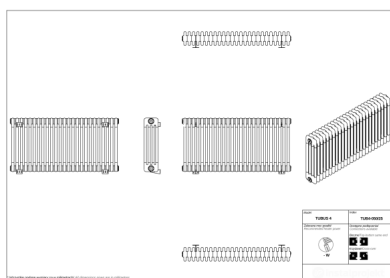

tub4_050_25_page_1.png