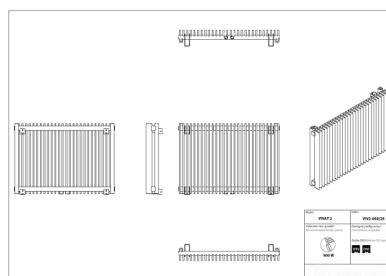

viv2_060_28_page_1.png