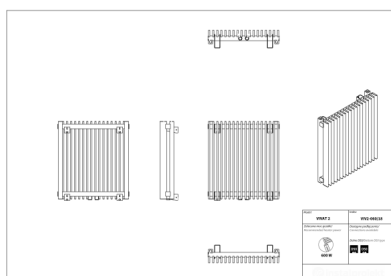

Possible options

viv2_060_18_page_1.png