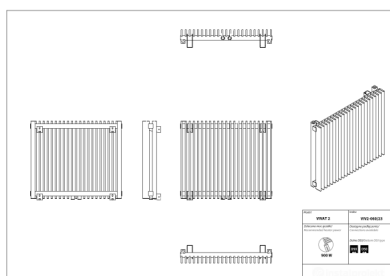

viv2_060_23_page_1.png