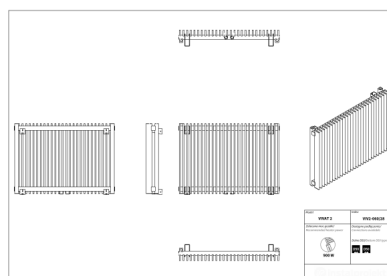

viv2_060_28_page_1.png