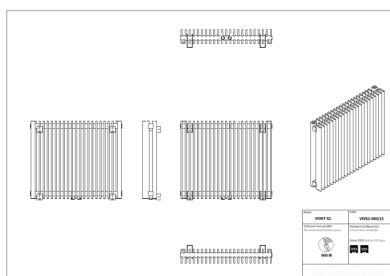

vivx2_060_23_page_1.png