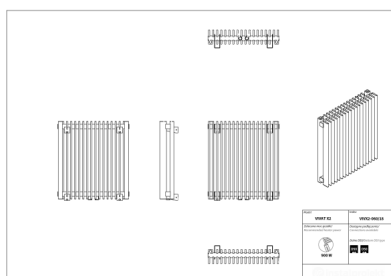

Possible options

vivx2_060_18_page_1.png