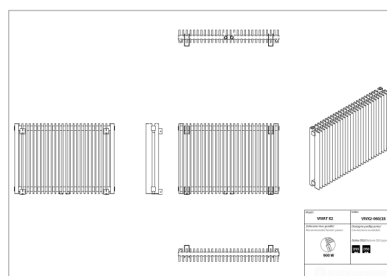

vivx2_060_28_page_1.png