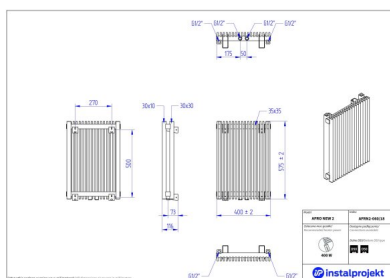

Afro New 2

Symbol:	AFRN2-100/13
Designer:	Instal-Projekt Team
Width:	288 mm
Height:	1000 mm
Connection:	Bottom 50mm
Output:	562 W

AFRO NEW is a decorative radiator, with a modular construction, which enables almost full-size personalization, thanks to vertical profiles connected in a simple and elegant way. Neutral look of the radiator will fit any space, while its flexibility will manage even the most untypical interiors.

Accessories

Z13 valve set

Z14 valve set

Z15 valve set

RH3 rail

Possible options

afrn2_060_18_1.jpg

afrn2_060_23_1.jpg