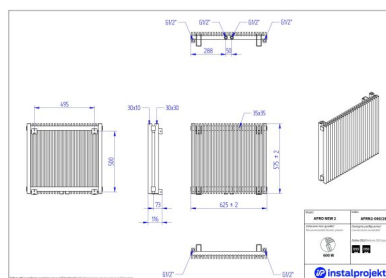

Afro New 2

Symbol:	AFRN2-100/13
Designer:	Instal-Projekt Team
Width:	288 mm
Height:	1000 mm
Connection:	Bottom 50mm
Output:	562 W

AFRO NEW is a decorative radiator, with a modular construction, which enables almost full-size personalization, thanks to vertical profiles connected in a simple and elegant way. Neutral look of the radiator will fit any space, while its flexibility will manage even the most untypical interiors.

Accessories

Z13 valve set

Z14 valve set

Z15 valve set

RH3 rail

Possible options

afrn2_060_18_1.jpg

afrn2_060_23_1.jpg