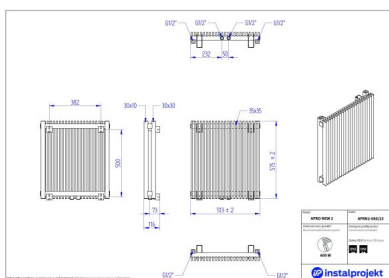

Afro New 2

Symbol:	AFRN2-100/13
Designer:	Instal-Projekt Team
Width:	288 mm
Height:	1000 mm
Connection:	Bottom 50mm
Output:	562 W

AFRO NEW is a decorative radiator, with a modular construction, which enables almost full-size personalization, thanks to vertical profiles connected in a simple and elegant way. Neutral look of the radiator will fit any space, while its flexibility will manage even the most untypical interiors.

Accessories

Z13 valve set

Z14 valve set

Z15 valve set

RH3 rail

Possible options

afrn2_060_18_1.jpg

afrn2_060_23_1.jpg