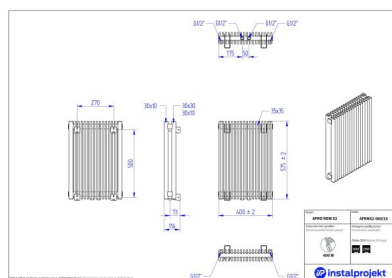

Afro New X 2

Symbol:	AFRNX2-100/13
Designer:	Instal-Projekt Team
Width:	288 mm
Height:	1000 mm
Connection:	Bottom 50mm
Output:	691 W

AFRO NEW X is a decorative radiator, with a modular construction, which enables almost full-size personalization, thanks to vertical profiles connected in a simple and elegant way. Neutral look of the radiator will fit any space, while its flexibility will manage even the most untypical interiors.

Accessories

Z13 valve set

Z14 valve set

Z15 valve set

RH3 rail

Possible options

afrnx2_060_18_1.jpg

afrnx2_060_23_1.jpg