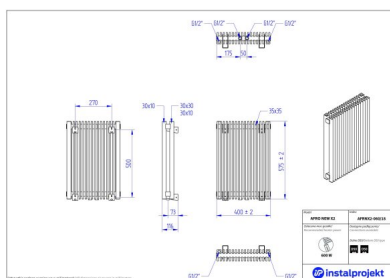

# Afro New X 2

Symbol:	AFRNX2-100/13
Designer:	Instal-Projekt Team
Width:	288 mm
Height:	1000 mm
Connection:	Bottom 50mm
Output:	691 W

AFRO NEW X is a decorative radiator, with a modular construction, which enables almost full-size personalization, thanks to vertical profiles connected in a simple and elegant way. Neutral look of the radiator will fit any space, while its flexibility will manage even the most untypical interiors.

## Accessories

Z13 valve set

Z14 valve set

Z15 valve set

RH3 rail

## Possible options

afrnx2\_060\_18\_1.jpg

afrnx2\_060\_23\_1.jpg

afrnx2\_060\_28\_1.jpg