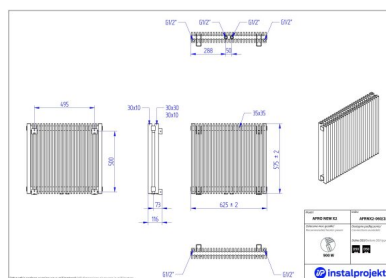

Afro New X 2

Symbol:	AFRNX2-100/13
Designer:	Instal-Projekt Team
Width:	288 mm
Height:	1000 mm
Connection:	Bottom 50mm
Output:	691 W

AFRO NEW X is a decorative radiator, with a modular construction, which enables almost full-size personalization, thanks to vertical profiles connected in a simple and elegant way. Neutral look of the radiator will fit any space, while its flexibility will manage even the most untypical interiors.

Accessories

Z13 valve set

Z14 valve set

Z15 valve set

RH3 rail

Possible options

afrnx2_060_18_1.jpg

afrnx2_060_23_1.jpg