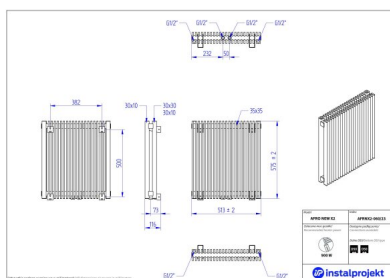

# Afro New X 2

Symbol:	AFRNX2-100/13
Designer:	Instal-Projekt Team
Width:	288 mm
Height:	1000 mm
Connection:	Bottom 50mm
Output:	691 W

AFRO NEW X is a decorative radiator, with a modular construction, which enables almost full-size personalization, thanks to vertical profiles connected in a simple and elegant way. Neutral look of the radiator will fit any space, while its flexibility will manage even the most untypical interiors.

## Accessories

Z13 valve set

Z14 valve set

Z15 valve set

RH3 rail

## Possible options

afrnx2\_060\_18\_1.jpg

afrnx2\_060\_23\_1.jpg

afrnx2\_060\_28\_1.jpg