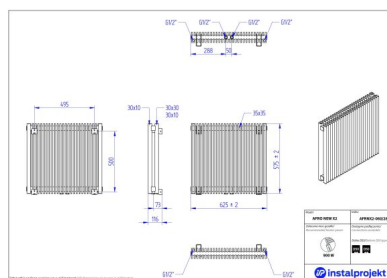

# Afro New X 2

Symbol:	AFRNX2-100/13
Designer:	Instal-Projekt Team
Width:	288 mm
Height:	1000 mm
Connection:	Bottom 50mm
Output:	691 W

AFRO NEW X is a decorative radiator, with a modular construction, which enables almost full-size personalization, thanks to vertical profiles connected in a simple and elegant way. Neutral look of the radiator will fit any space, while its flexibility will manage even the most untypical interiors.

## Accessories

Z13 valve set

Z14 valve set

Z15 valve set

RH3 rail

## Possible options

afrnx2\_060\_18\_1.jpg

afrnx2\_060\_23\_1.jpg

afrnx2\_060\_28\_1.jpg