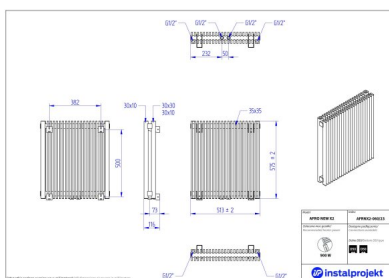

Afro New X 2

Symbol:	AFRNX2-100/13
Designer:	Instal-Projekt Team
Width:	288 mm
Height:	1000 mm
Connection:	Bottom 50mm
Output:	691 W

AFRO NEW X is a decorative radiator, with a modular construction, which enables almost full-size personalization, thanks to vertical profiles connected in a simple and elegant way. Neutral look of the radiator will fit any space, while its flexibility will manage even the most untypical interiors.

Accessories

Z13 valve set

Z14 valve set

Z15 valve set

RH3 rail

Possible options

afrnx2_060_18_1.jpg

afrnx2_060_23_1.jpg