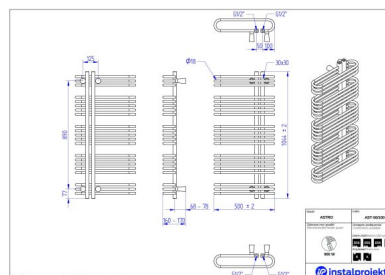

# Astro

Symbol:	AST-50/80
Designer:	Roman Gawłowski
Width:	500 mm
Height:	793 mm
Connection:	Bottom 50mm
Output:	563 W

ASTRO has asymmetric construction with a double row of pipes, which assure a bigger heating output. It gives more possibilities to dry towels, comparing to standard models.

## Accessories

Z13 valve set

Z14 valve set

Z15 valve set

Z16 valve set

HH1 hanger

HS2 hanger

Coco

## Possible options

Height 1610 mm

gama-astro.jpg

ast\_50\_100\_1.jpg