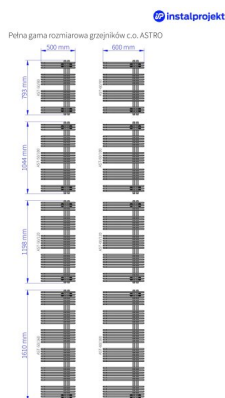

# Astro

Symbol:	AST-50/80
Designer:	Roman Gawłowski
Width:	500 mm
Height:	793 mm
Connection:	Bottom 50mm
Output:	563 W

ASTRO has asymmetric construction with a double row of pipes, which assure a bigger heating output. It gives more possibilities to dry towels, comparing to standard models.

## Accessories

Z13 valve set

Z14 valve set

Z15 valve set

Z16 valve set

HH1 hanger

HS2 hanger

Coco

## Possible options

Height 1610 mm

gama-astro.jpg

ast\_50\_100\_1.jpg