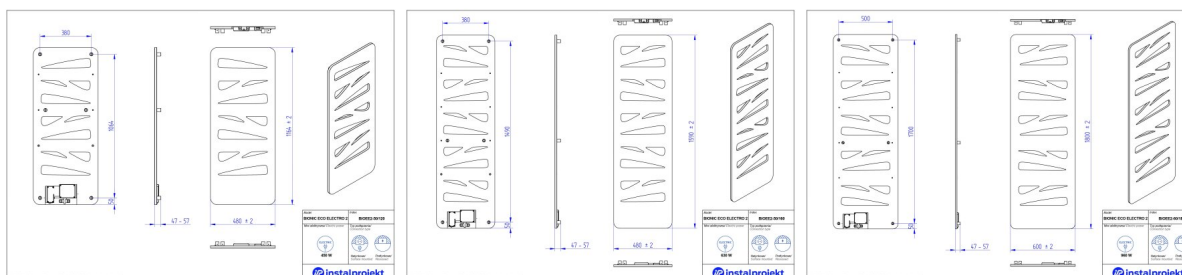

Possible options