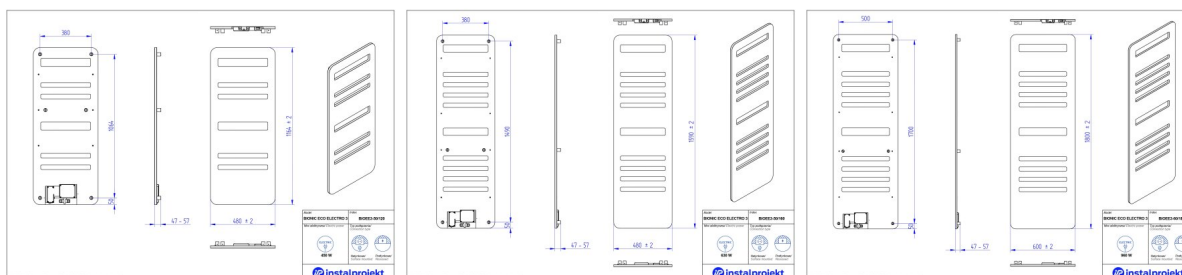

Bionic Eco Electro 3

| | |
|---------------|----------------|
| Symbol: | |
| Designer: | Karolina Łącka |
| Control type: | Manual |
| Width: | 480 mm |
| Height: | 1164 mm |
| Output: | 450 |

BIONIC is an innovative product using electric energy for heating. Its ultra-thin construction is an alternative for traditional radiators. BIONIC is a result of implementing an innovative production technology.

**For ordering flush-mounted version (without plug), please indicate „U” letter at the end of index.*

Accessories

REOS rail

Possible options

bioee3-50_120.jpg

bioee3-50_160.jpg

bioee3-60_180.jpg