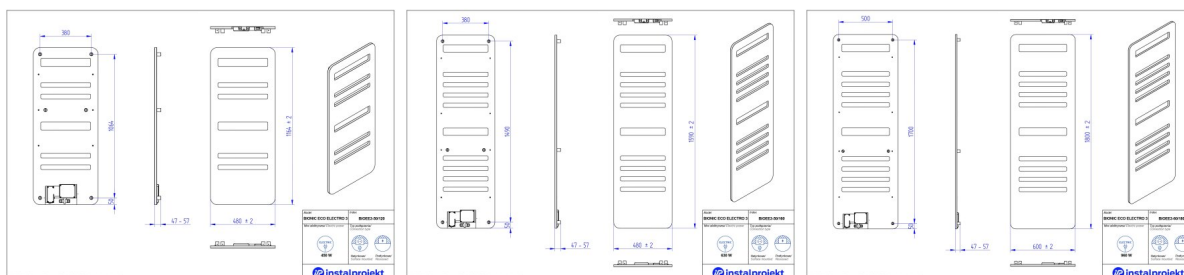

Bionic Eco Electro 3

Symbol:	
Designer:	Karolina Łącka
Control type:	Manual
Width:	480 mm
Height:	1164 mm
Output:	450

BIONIC is an innovative product using electric energy for heating. Its ultra-thin construction is an alternative for traditional radiators. BIONIC is a result of implementing an innovative production technology.

**For ordering flush-mounted version (without plug), please indicate „U” letter at the end of index.*

Accessories

REOS rail

Possible options

bioee3-50_120.jpg

bioee3-50_160.jpg

bioee3-60_180.jpg