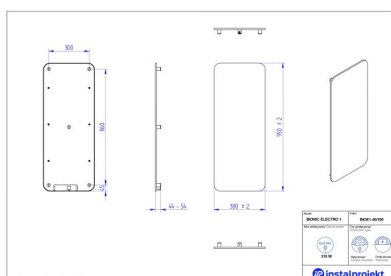

Possible options

bioe1-40_100.jpg