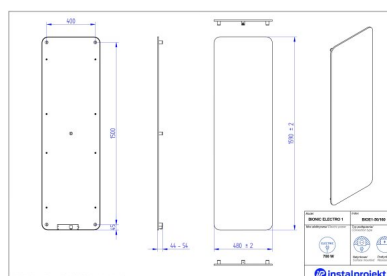

# Bionic Electro 1

Symbol:	
Designer:	Karolina Łącka
Control type:	Manual
Width:	380 mm
Height:	950 mm
Output:	300

BIONIC is an innovative product using electric energy for heating. Its ultra-thin construction is an alternative for traditional radiators. BIONIC is a result of implementing an innovative production technology.

*\*For ordering flush-mounted version (without plug), please indicate „U” letter at the end of index.*

## Possible options

bioe1-40\_100.jpg

bioe1-50\_120.jpg

bioe1-50\_160.jpg