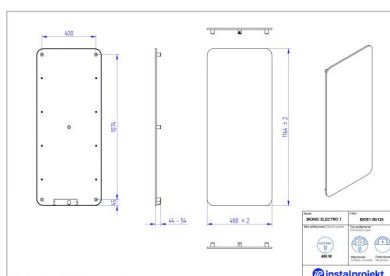

bioe1-50_120.jpg