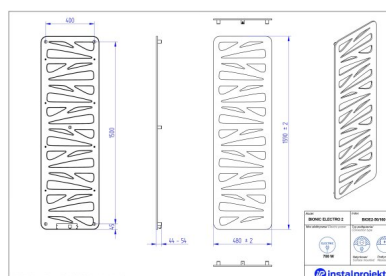

## Bionic Electro 2

Symbol:	
Designer:	Karolina Łącka
Control type:	Manual
Width:	380 mm
Height:	950 mm
Output:	300

BIONIC is an innovative product using electric energy for heating. Its ultra-thin construction is an alternative for traditional radiators. BIONIC is a result of implementing an innovative production technology.

*\*For ordering flush-mounted version (without plug), please indicate „U” letter at the end of index.*

### Possible options

bioe2-40\_100.jpg

bioe2-50\_120.jpg

bioe2-50\_160.jpg