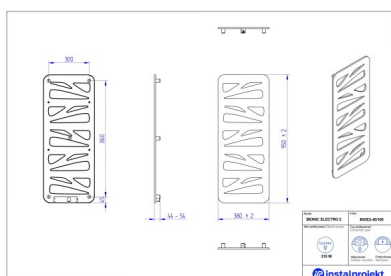

Possible options

bioe2-40_100.jpg