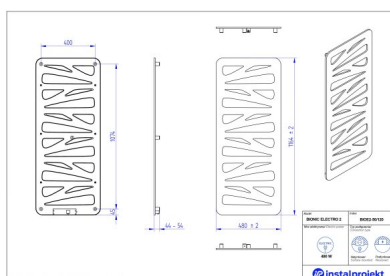

bioe2-50_120.jpg