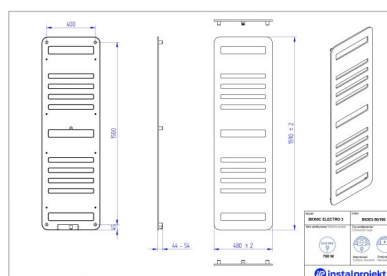

# Bionic Electro 3

Symbol:	
Designer:	Karolina Łącka
Control type:	Manual
Width:	380 mm
Height:	950 mm
Output:	300

BIONIC is an innovative product using electric energy for heating. Its ultra-thin construction is an alternative for traditional radiators. BIONIC is a result of implementing an innovative production technology.

*\*For ordering flush-mounted version (without plug), please indicate „U” letter at the end of index.*

## Possible options

bioe3-40\_100.jpg

bioe3-50\_120.jpg

bioe3-50\_160.jpg