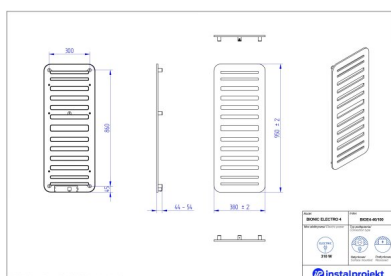

Bionic Electro 4

Symbol:	
Designer:	Karolina Łącka
Control type:	Manual
Width:	380 mm
Height:	950 mm
Output:	300

BIONIC is an innovative product using electric energy for heating. Its ultra-thin construction is an alternative for traditional radiators. BIONIC is a result of implementing an innovative production technology.

**For ordering flush-mounted version (without plug), please indicate „U” letter at the end of index.*

Possible options

bioe4-40_100.jpg

bioe4-50_120.jpg

bioe4-50_160.jpg