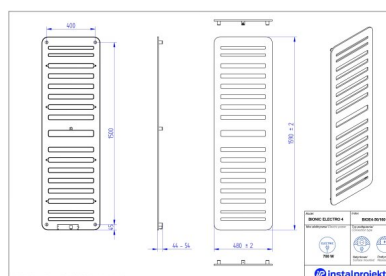

Bionic Electro 4

Symbol:	
Designer:	Karolina Łącka
Control type:	Manual
Width:	380 mm
Height:	950 mm
Output:	300

BIONIC is an innovative product using electric energy for heating. Its ultra-thin construction is an alternative for traditional radiators. BIONIC is a result of implementing an innovative production technology.

**For ordering flush-mounted version (without plug), please indicate „U” letter at the end of index.*

Possible options

bioe4-40_100.jpg

bioe4-50_120.jpg

bioe4-50_160.jpg