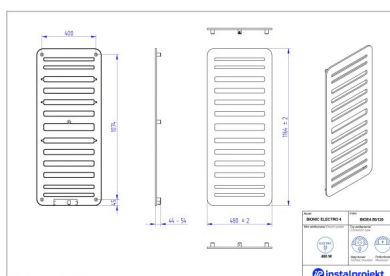

Bionic Electro 4

Symbol:	
Designer:	Karolina Łącka
Control type:	Manual
Width:	380 mm
Height:	950 mm
Output:	300

BIONIC is an innovative product using electric energy for heating. Its ultra-thin construction is an alternative for traditional radiators. BIONIC is a result of implementing an innovative production technology.

**For ordering flush-mounted version (without plug), please indicate „U” letter at the end of index.*

Possible options

bioe4-40_100.jpg

bioe4-50_120.jpg

bioe4-50_160.jpg