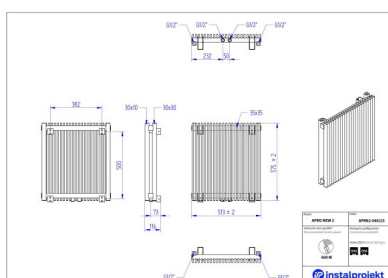

afrn2_060_23_1.jpg