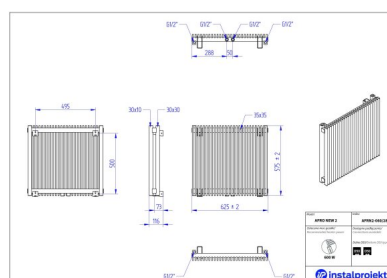

afrn2_060_28_1.jpg