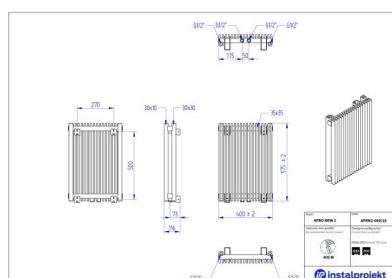

Possible options

afrn2_060_18_1.jpg