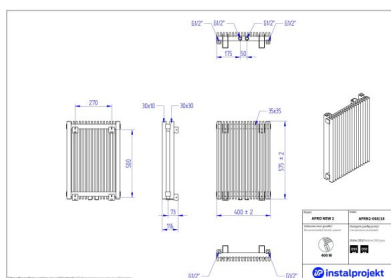

Afro New 2

Symbol:	AFRN2-100/13
Designer:	Instal-Projekt Team
Width:	288 mm
Height:	1000 mm
Connection:	Bottom 50mm
Output:	562 W

AFRO NEW is a decorative radiator, with a modular construction, which enables almost full-size personalization, thanks to vertical profiles connected in a simple and elegant way. Neutral look of the radiator will fit any space, while its flexibility will manage even the most untypical interiors.

Accessories

Z13 valve set

Z14 valve set

Z15 valve set

RH3 rail

Possible options

afrn2_060_18_1.jpg

afrn2_060_23_1.jpg