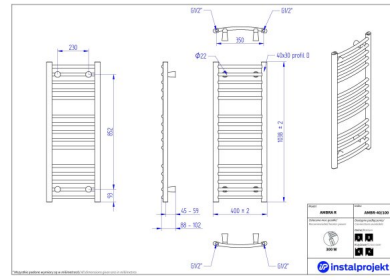

# Ambra R

Symbol:	AMBR-40/70
Designer:	Instal-Projekt Team
Width:	400 mm
Height:	682 mm
Connection:	Bottom 350mm
Output:	234 W

AMBRA R is functionality in its simplicity. Its classic, slender construction takes a little space what gives the chance to fit in the space of every single bathroom. For the service comfort it has the possibility to regulate the distance from the wall.

## Possible options

Height 1650 mm

gama-ambra-r.jpg

ambr\_40\_100\_1.jpg