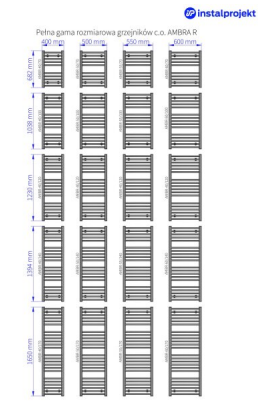

# Ambra R

Symbol:	AMBR-40/70
Designer:	Instal-Projekt Team
Width:	400 mm
Height:	682 mm
Connection:	Bottom 350mm
Output:	234 W

AMBRA R is functionality in its simplicity. Its classic, slender construction takes a little space what gives the chance to fit in the space of every single bathroom. For the service comfort it has the possibility to regulate the distance from the wall.

## Possible options

Height 1650 mm

gama-ambra-r.jpg

ambr\_40\_100\_1.jpg