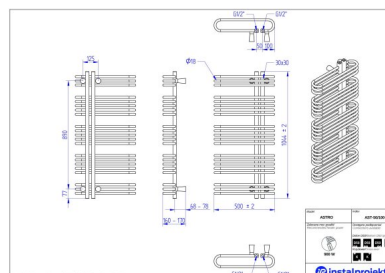

Astro

Symbol:	AST-50/80
Designer:	Roman Gawłowski
Width:	500 mm
Height:	793 mm
Connection:	Bottom 50mm
Output:	563 W

ASTRO has asymmetric construction with a double row of pipes, which assure a bigger heating output. It gives more possibilities to dry towels, comparing to standard models.

Accessories

Z13 valve set

Z14 valve set

Z15 valve set

Z16 valve set

HH1 hanger

HS2 hanger

Hot2

Yuuki

Possible options

Height 1610 mm

gama-astro.jpg

ast_50_100_1.jpg