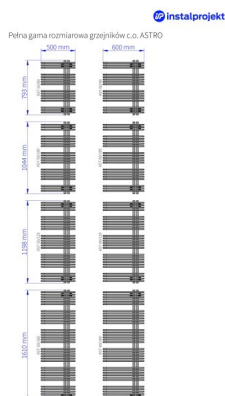

Astro

Symbol:	AST-50/80
Designer:	Roman Gawłowski
Width:	500 mm
Height:	793 mm
Connection:	Bottom 50mm
Output:	563 W

ASTRO has asymmetric construction with a double row of pipes, which assure a bigger heating output. It gives more possibilities to dry towels, comparing to standard models.

Accessories

Z13 valve set

Z14 valve set

Z15 valve set

Z16 valve set

HH1 hanger

HS2 hanger

Hot2

Yuuki

Possible options

Height 1610 mm

gama-astro.jpg

ast_50_100_1.jpg