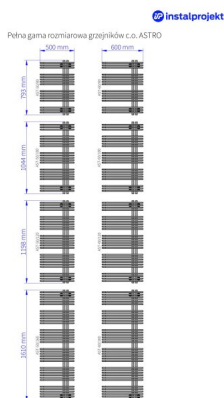

Astro

Symbol:	AST-50/80
Designer:	Roman Gawłowski
Width:	500 mm
Height:	793 mm
Connection:	Bottom 50mm
Output:	563 W

ASTRO has asymmetric construction with a double row of pipes, which assure a bigger heating output. It gives more possibilities to dry towels, comparing to standard models.

Accessories

Z13 valve set

Z14 valve set

Z15 valve set

Z16 valve set

HH1 hanger

HS2 hanger

Coco

Hot2

Yuuki

Possible options

Height 1610 mm

gama-astro.jpg

ast_50_100_1.jpg