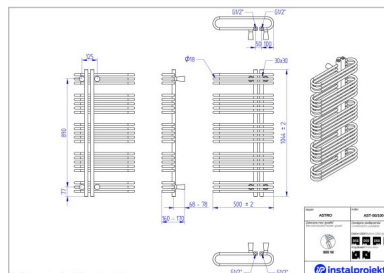

Astro

Symbol:	AST-50/80
Designer:	Roman Gawłowski
Width:	500 mm
Height:	793 mm
Connection:	Bottom 50mm
Output:	563 W

ASTRO has asymmetric construction with a double row of pipes, which assure a bigger heating output. It gives more possibilities to dry towels, comparing to standard models.

Accessories

Z13 valve set

Z14 valve set

Z15 valve set

Z16 valve set

HH1 hanger

HS2 hanger

Coco

Hot2

Yuuki

Possible options

Height 1610 mm

gama-astro.jpg

ast_50_100_1.jpg