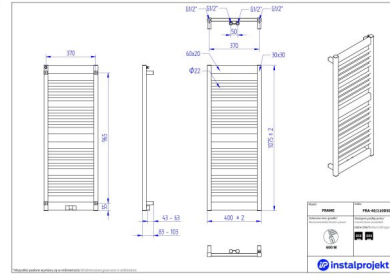

fra_40_110d50_1.jpg