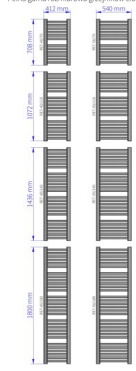

Retto

Symbol:	RET-40/70
Designer:	Małgorzata Olszewska
Width:	412 mm
Height:	708 mm
Connection:	Bottom 335mm
Output:	274 W

RETTO is a practical radiator with a modern look, which will easily fit in any arrangement. Suitable ladder construction enables towels' rehangng and drying, while dedicated accessories, such as hangers, increase its functionality.

Accessories

Z13 valve set

Z14 valve set

Z15 valve set

Z16 valve set

HS3 hanger

Coco

Hot2

Yuuki

Possible options

Pełna gama rozmiarowa grzejników c.o. RETTO

gama-retto.jpg

ret_40_110_page_1.png

ret_40_110d50_page_1.png