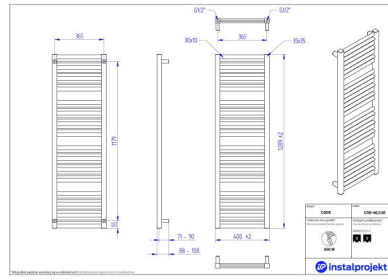

cod_40_130_1.jpg