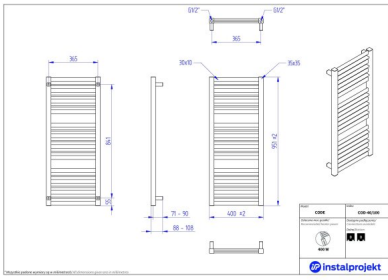

cod_40_100_1.jpg