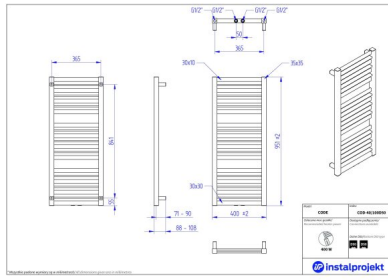

cod_40_100d50_1.jpg