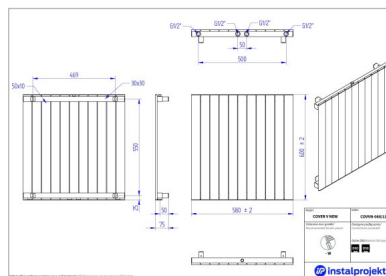

Cover V New

Symbol:	COVVN-060/06
Designer:	Instal-Projekt Team
Width:	315 mm
Height:	600 mm
Connection:	Bottom 250mm
Output:	242 W

COVER V NEW is a vertical version of COVER radiator, which is simple and elegant, fitting in almost any interior. Non-obvious and universal form of the radiator is just perfect for narrow halls, while its small depth makes it easy for maintaining cleanliness.

Accessories

Z13 valve set

Z14 valve set

Z15 valve set

RCVN rail

Possible options

covvn_060_06_1.jpg

covvn_060_08_1.jpg