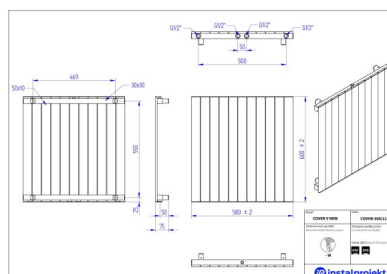

Cover V New

Symbol:	COVVN-060/06
Designer:	Instal-Projekt Team
Width:	315 mm
Height:	600 mm
Connection:	Bottom 250mm
Output:	242 W

COVER V NEW is a vertical version of COVER radiator, which is simple and elegant, fitting in almost any interior. Non-obvious and universal form of the radiator is just perfect for narrow halls, while its small depth makes it easy for maintaining cleanliness.

Accessories

Z13 valve set

Z14 valve set

Z15 valve set

RCVN rail

Possible options

covvn_060_06_1.jpg

covvn_060_08_1.jpg