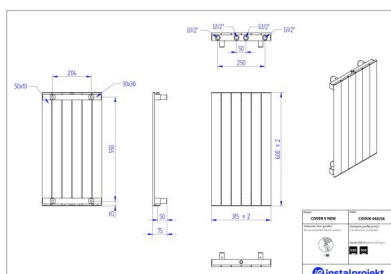

Cover V New

Symbol:	COVVN-060/06
Designer:	Instal-Projekt Team
Width:	315 mm
Height:	600 mm
Connection:	Bottom 250mm
Output:	242 W

COVER V NEW is a vertical version of COVER radiator, which is simple and elegant, fitting in almost any interior. Non-obvious and universal form of the radiator is just perfect for narrow halls, while its small depth makes it easy for maintaining cleanliness.

Accessories

Z13 valve set

Z14 valve set

Z15 valve set

RCVN rail

Possible options

covvn_060_06_1.jpg

covvn_060_08_1.jpg