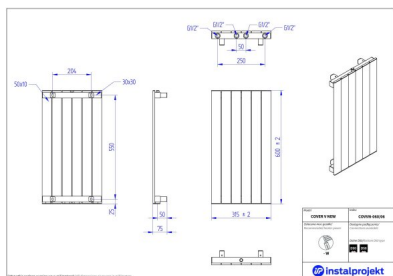

Cover V New

Symbol:	COVVN-060/06
Designer:	Instal-Projekt Team
Width:	315 mm
Height:	600 mm
Connection:	Bottom 250mm
Output:	242 W

COVER V NEW is a vertical version of COVER radiator, which is simple and elegant, fitting in almost any interior. Non-obvious and universal form of the radiator is just perfect for narrow halls, while its small depth makes it easy for maintaining cleanliness.

Accessories

Z13 valve set

Z14 valve set

Z15 valve set

RCVN rail

Possible options

covvn_060_06_1.jpg

covvn_060_08_1.jpg