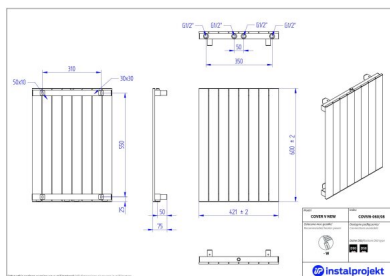

Cover V New

Symbol:	COVVN-060/06
Designer:	Instal-Projekt Team
Width:	315 mm
Height:	600 mm
Connection:	Bottom 250mm
Output:	242 W

COVER V NEW is a vertical version of COVER radiator, which is simple and elegant, fitting in almost any interior. Non-obvious and universal form of the radiator is just perfect for narrow halls, while its small depth makes it easy for maintaining cleanliness.

Accessories

Z13 valve set

Z14 valve set

Z15 valve set

RCVN rail

Possible options

covvn_060_06_1.jpg

covvn_060_08_1.jpg