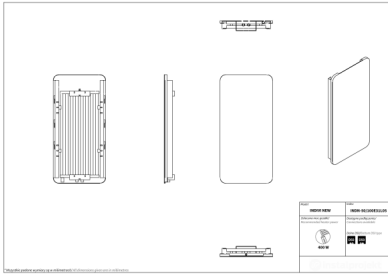

indn_50_100e31i05_page_1.png indn_50_140e31i05_page_1.png indn_50_160e31i05_page_1.png