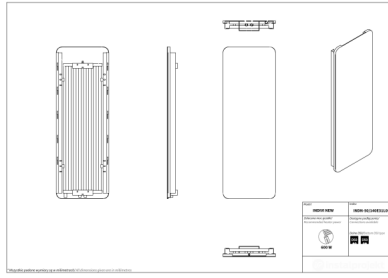

indn_50_100e31i05_page_1.png indn_50_140e31i05_page_1.png indn_50_160e31i05_page_1.png