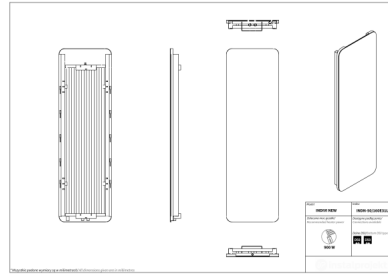

indn_50_100e31i05_page_1.png indn_50_140e31i05_page_1.png indn_50_160e31i05_page_1.png