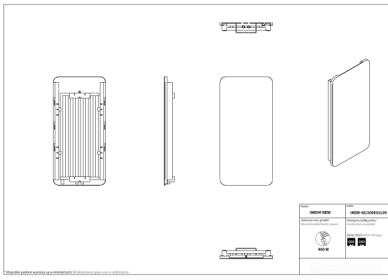

indn_50_100e31i05_page_1.png indn_50_140e31i05_page_1.png indn_50_160e31i05_page_1.png