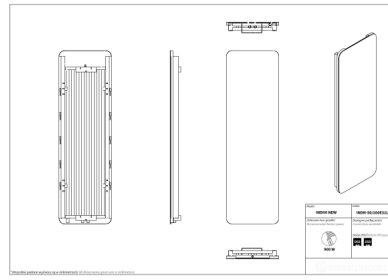

indn_50_100e31i05_page_1.png indn_50_140e31i05_page_1.png indn_50_160e31i05_page_1.png