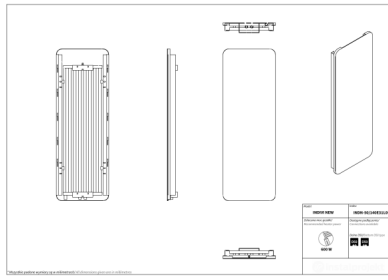

indn_50_100e31i05_page_1.png indn_50_140e31i05_page_1.png indn_50_160e31i05_page_1.png