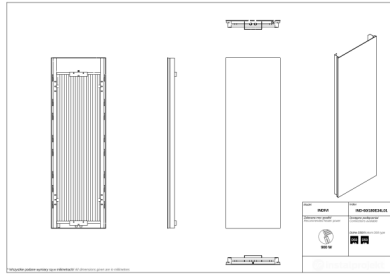

# Indivi

Symbol:	IND-40/120EL01
Designer:	Instal-Projekt Team
Width:	386 mm
Height:	1206 mm
Connection:	Bottom 50mm
Output:	460 W

INDIVI is a decorative radiator dedicated for people looking for aesthetic solutions in modern interiors. Glass panel is drawing attention and underlies product's character, while dedicated accessories are increasing its functionality. Improved panel radiators INIDIVI are a result of implementing an innovative production technology.

## Possible options

ind\_60\_160e34l01\_page\_1.png

ind\_60\_180e34l01\_page\_1.png

ind\_50\_180z15-lewy\_1.png