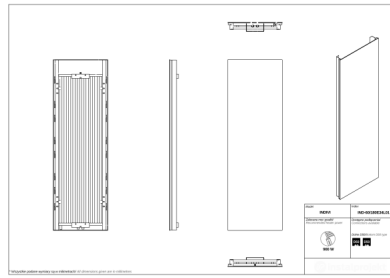

ind_60_180e34l01_page_1.png