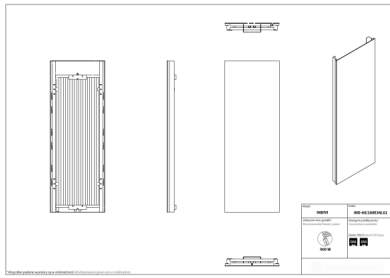

ind_60_160e34l01_page_1.png