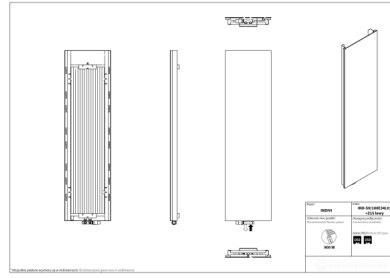

# Indivi

Symbol:	IND-40/120EL01
Designer:	Instal-Projekt Team
Width:	386 mm
Height:	1206 mm
Connection:	Bottom 50mm
Output:	460 W

INDIVI is a decorative radiator dedicated for people looking for aesthetic solutions in modern interiors. Glass panel is drawing attention and underlies product's character, while dedicated accessories are increasing its functionality. Improved panel radiators INIDIVI are a result of implementing an innovative production technology.

## Possible options

ind\_60\_160e34l01\_page\_1.png

ind\_60\_180e34l01\_page\_1.png

ind\_50\_180z15-lewy\_1.png