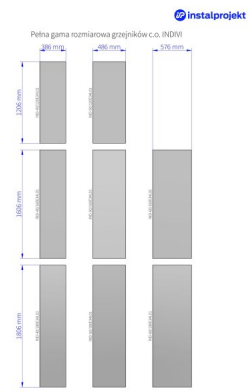

gama-indivi.jpg