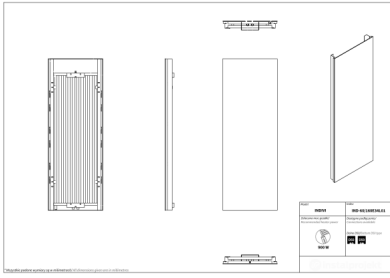

# Indivi

Symbol:	IND-40/120EL01
Designer:	Instal-Projekt Team
Width:	386 mm
Height:	1206 mm
Connection:	Bottom 50mm
Output:	460 W

INDIVI is a decorative radiator dedicated for people looking for aesthetic solutions in modern interiors. Glass panel is drawing attention and underlies product's character, while dedicated accessories are increasing its functionality. Improved panel radiators INIDIVI are a result of implementing an innovative production technology.

## Possible options

ind\_60\_160e34l01\_page\_1.png

ind\_60\_180e34l01\_page\_1.png

ind\_50\_180z15-lewy\_1.png