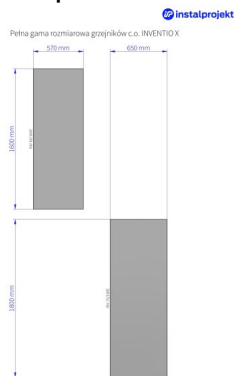

# Inventio X

Symbol:	INVX-60/160E
Designer:	Instal-Projekt Team
Width:	570 mm
Height:	1600 mm
Connection:	Bottom 50mm
Output:	1371 W

INVENTIO X is a radiator which is answering the needs of users, who value sophisticated style and like modern design. It is a good solution for big, elegant rooms, which need a proper finishing, and big heating output at the same time. Improved screen radiators INVENTIO X are a result of implementing an innovative production technology.

## Accessories

Z13 valve set

Z14 valve set

Z15 valve set

RS4 rail

## Possible options

gama-inventio-x.jpg

Height 1800 mm

Height 1600 mm