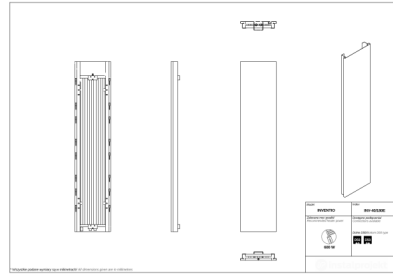

inv_40_180e_page_1.png