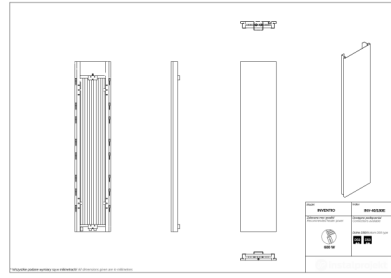

inv_40_180e_page_1.png