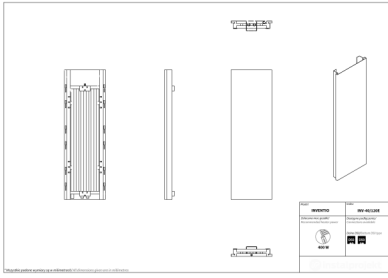

# Inventio

Symbol:	INV-40/120E
Designer:	Instal-Projekt Team
Width:	380 mm
Height:	1200 mm
Connection:	Bottom 50mm
Output:	474 W

INVENTIO is a radiator which is answering the needs of users, who value sophisticated style and like modern design. It is a good solution for big, elegant rooms, which need a proper finishing, and big heating output at the same time. Improved panel radiators INVENTIO are a result of implementing an innovative production technology.

## Possible options

inv\_40\_120e\_page\_1.png

inv\_40\_160e\_page\_1.png

inv\_40\_180e\_page\_1.png