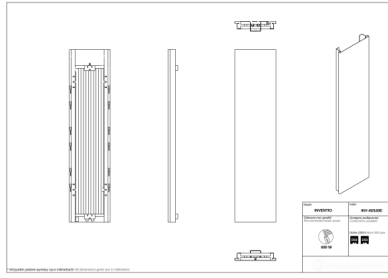

inv_40_160e_page_1.png