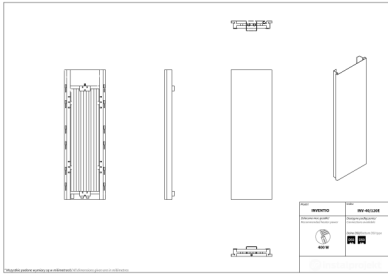

# Inventio

Symbol:	INV-40/120E
Designer:	Instal-Projekt Team
Width:	380 mm
Height:	1200 mm
Connection:	Bottom 50mm
Output:	474 W

INVENTIO is a radiator which is answering the needs of users, who value sophisticated style and like modern design. It is a good solution for big, elegant rooms, which need a proper finishing, and big heating output at the same time. Improved panel radiators INVENTIO are a result of implementing an innovative production technology.

## Accessories

Z13 valve set

Z14 valve set

Z15 valve set

RS4 rail

Hot2

Yuuki

Inventio radiator  
panel

## Possible options

inv\_40\_120e\_page\_1.png

inv\_40\_160e\_page\_1.png

inv\_40\_180e\_page\_1.png