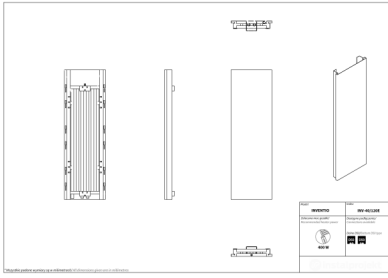

inv_40_120e_page_1.png