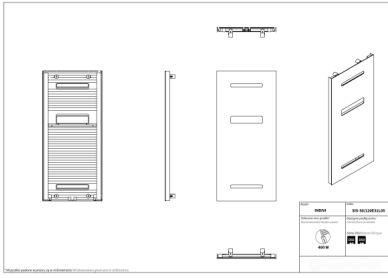

## Sisi

Symbol:	SIS-50/120EL04
Designer:	Instal-Projekt Team
Width:	551 mm
Height:	1206 mm
Connection:	Bottom 50mm
Output:	431 W

SISI is a radiator, which combines noble design with additional functionality. During development phase, the needs of clients concerning easy towels hanging in the bathroom without necessity of using additional accessories, were taken into consideration. Improved screen radiators SISI are a result of implementing an innovative production technology.

### Possible options

sis\_50\_120\_page\_1.png

Height 1206 mm