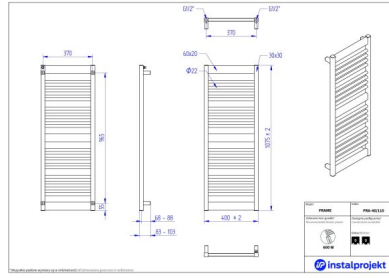

fra_40_110_1.jpg