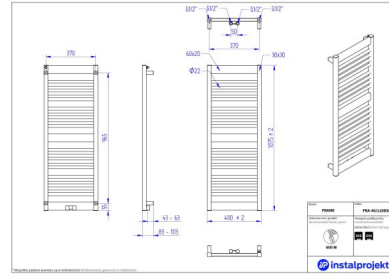

fra_40_110d50_1.jpg