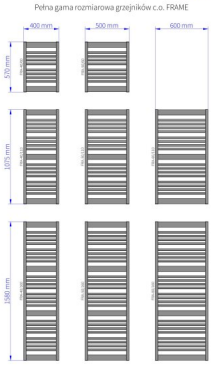

gama-frame.jpg