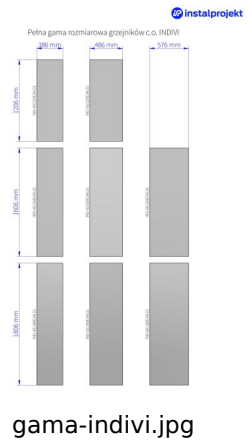

gama-indivi.jpg