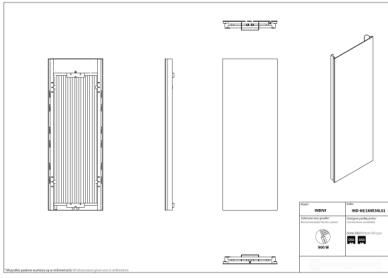

ind_60_160e34l01_page_1.png