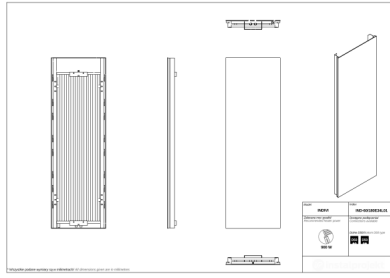

Indivi

Symbol:	IND-40/120EL01
Designer:	Instal-Projekt Team
Width:	386 mm
Height:	1206 mm
Connection:	Bottom 50mm
Output:	460 W

INDIVI is a decorative radiator dedicated for people looking for aesthetic solutions in modern interiors. Glass panel is drawing attention and underlies product's character, while dedicated accessories are increasing its functionality. Improved panel radiators INIDIVI are a result of implementing an innovative production technology.

Possible options

ind_60_160e34l01_page_1.png

ind_60_180e34l01_page_1.png

ind_50_180z15-lewy_1.png