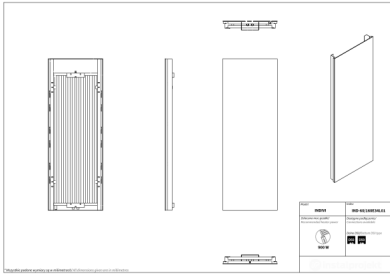

Indivi

Symbol:	IND-40/120EL01
Designer:	Instal-Projekt Team
Width:	386 mm
Height:	1206 mm
Connection:	Bottom 50mm
Output:	460 W

INDIVI is a decorative radiator dedicated for people looking for aesthetic solutions in modern interiors. Glass panel is drawing attention and underlies product's character, while dedicated accessories are increasing its functionality. Improved panel radiators INIDIVI are a result of implementing an innovative production technology.

Possible options

ind_60_160e34l01_page_1.png

ind_60_180e34l01_page_1.png

ind_50_180z15-lewy_1.png