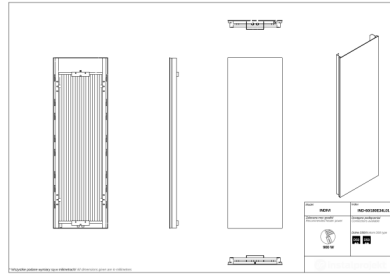

ind_60_180e34l01_page_1.png