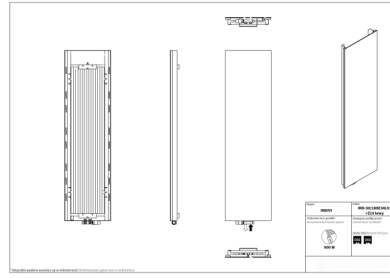

Indivi

Symbol:	IND-40/120EL01
Designer:	Instal-Projekt Team
Width:	386 mm
Height:	1206 mm
Connection:	Bottom 50mm
Output:	460 W

INDIVI is a decorative radiator dedicated for people looking for aesthetic solutions in modern interiors. Glass panel is drawing attention and underlies product's character, while dedicated accessories are increasing its functionality. Improved panel radiators INIDIVI are a result of implementing an innovative production technology.

Possible options

ind_60_160e34l01_page_1.png

ind_60_180e34l01_page_1.png

ind_50_180z15-lewy_1.png