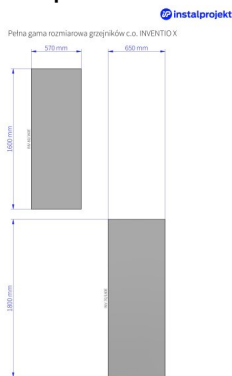

Inventio X

Symbol:	INVX-60/160E
Designer:	Instal-Projekt Team
Width:	570 mm
Height:	1600 mm
Connection:	Bottom 50mm
Output:	1371 W

INVENTIO X is a radiator which is answering the needs of users, who value sophisticated style and like modern design. It is a good solution for big, elegant rooms, which need a proper finishing, and big heating output at the same time. Improved screen radiators INVENTIO X are a result of implementing an innovative production technology.

Accessories

Z13 valve set

Z14 valve set

Z15 valve set

RS4 rail

Possible options

gama-inventio-x.jpg

Height 1800 mm

Height 1600 mm